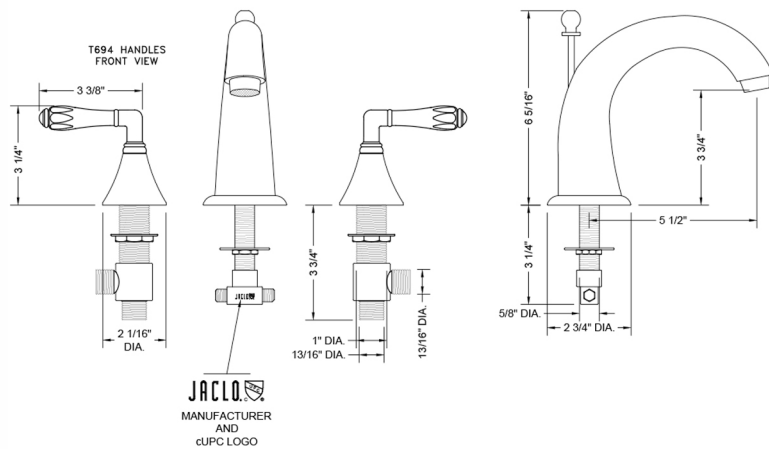

## Cranford Faucet with Smooth Lever Handles- 1.2 GPM

**Model #: 5460-T694-1.2-**

### FEATURES:

- All brass 8" - 12" widespread faucet includes brass pop-up drain with overflow
- 1/4 turn ceramic valves
- Stationary Spout
- Available Flow Rates: 1.5, 1.2 & 0.5 GPM. Additional flow rate (aerator) options available. Contact JACLO.
- 5 1/2" spout reach
- Spout Hole Size Min-Max: 1 1/4" - 1 3/4"
- Valve Hole Size Min-Max: 1 1/8" - 1 5/8"

### SPECIFICATION DRAWING: