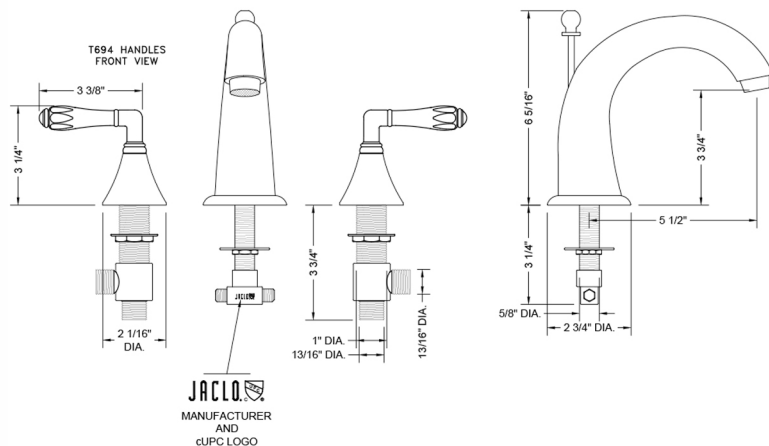

Cranford Faucet with Smooth Lever Handles- 0.5 GPM

Model #: 5460-T694-0.5-

FEATURES:

- All brass 8" - 12" widespread faucet includes brass pop-up drain with overflow
- 1/4 turn ceramic valves
- Stationary Spout
- Available Flow Rates: 1.5, 1.2 & 0.5 GPM. Additional flow rate (aerator) options available. Contact JACLO.
- 5 1/2" spout reach
- Spout Hole Size Min-Max: 1 1/4" - 1 3/4"
- Valve Hole Size Min-Max: 1 1/8" - 1 5/8"

SPECIFICATION DRAWING:

AVAILABLE HANDLES: