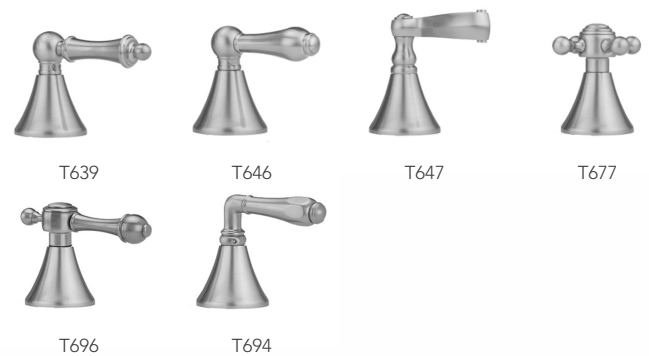

AVAILABLE HANDLES:

COMPLIANCES:

Complies with: ASME A112.18.1-2012/CSA B125.1-12