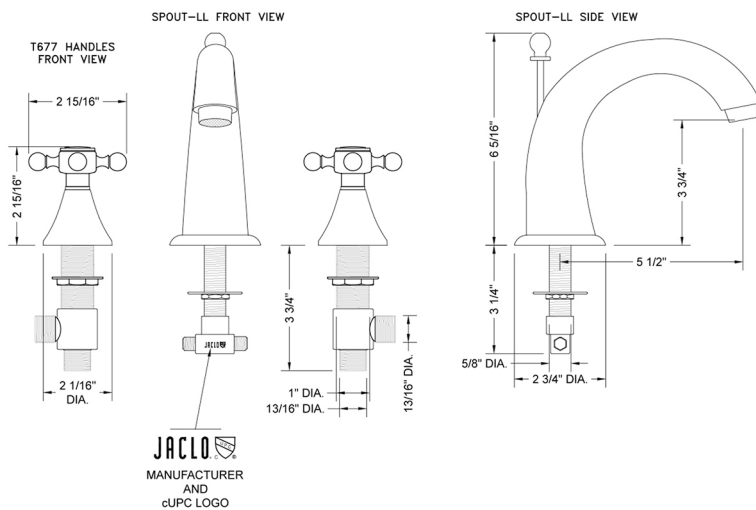

## Cranford Faucet with Ball Cross Handles

**Model #: 5460-T677-**

### FEATURES:

- All brass 8" - 12" widespread faucet includes brass pop-up drain with overflow
- 1/4 turn ceramic valves
- Stationary Spout
- Available Flow Rates: 1.5, 1.2 & 0.5 GPM. Additional flow rate (aerator) options available. Contact JACLO.
- 5 1/2" spout reach
- Spout Hole Size Min-Max: 1 1/4" - 1 3/4"
- Valve Hole Size Min-Max: 1 1/8" - 1 5/8"

### SPECIFICATION DRAWING: