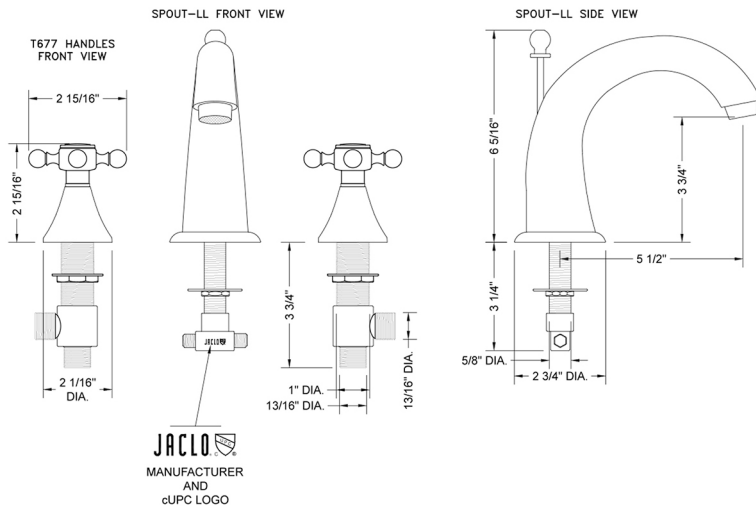

SPECIFICATION DRAWING: