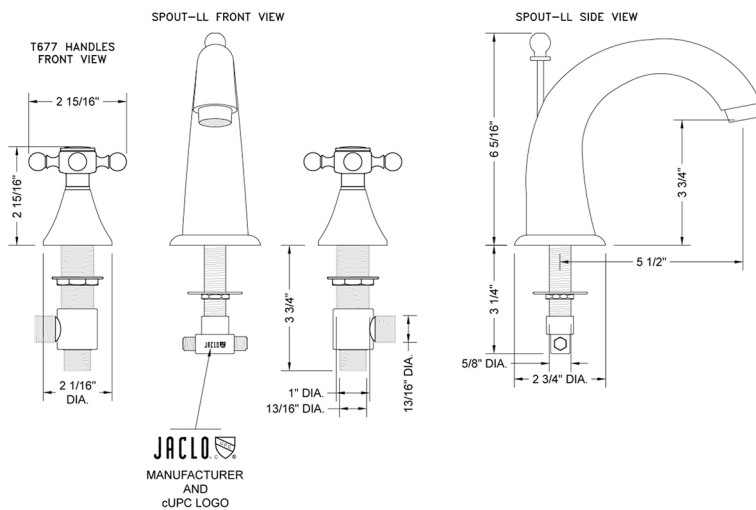

Cranford Faucet with Ball Cross Handles- 0.5 GPM

Model #: 5460-T677-0.5-

FEATURES:

- All brass 8" - 12" widespread faucet includes brass pop-up drain with overflow
- 1/4 turn ceramic valves
- Stationary Spout
- Available Flow Rates: 1.5, 1.2 & 0.5 GPM. Additional flow rate (aerator) options available. Contact JACLO.
- 5 1/2" spout reach
- Spout Hole Size Min-Max: 1 1/4" - 1 3/4"
- Valve Hole Size Min-Max: 1 1/8" - 1 5/8"

SPECIFICATION DRAWING:

AVAILABLE HANDLES: