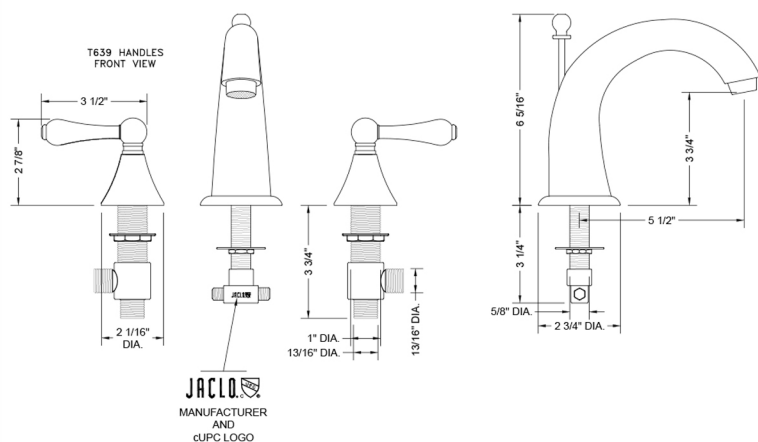

SPECIFICATION DRAWING: