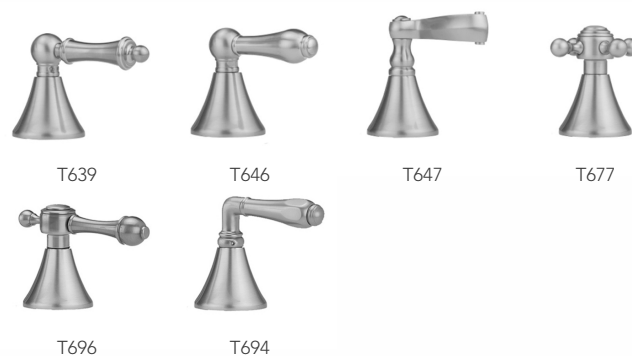

AVAILABLE HANDLES:

COMPLIANCES:

Complies with: ASME A112.18.1-2012/CSA B125.1-12