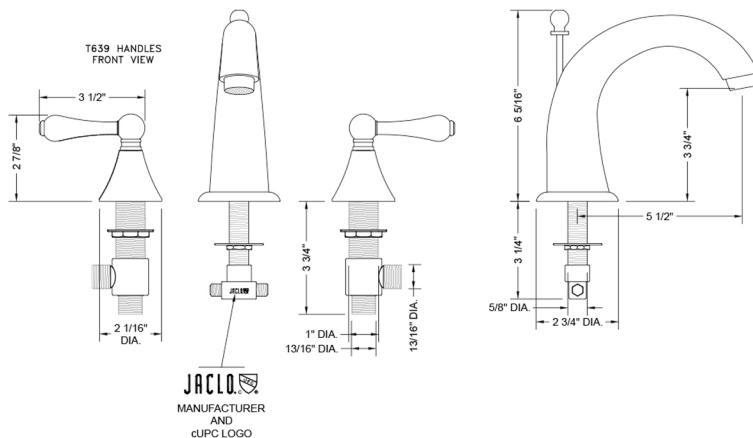

Cranford Faucet with Regency Lever Handles- 0.5 GPM

Model #: 5460-T646-0.5-

FEATURES:

- All brass 8" - 12" widespread faucet includes brass pop-up drain with overflow
- 1/4 turn ceramic valves
- Stationary Spout
- Available Flow Rates: 1.5, 1.2 & 0.5 GPM. Additional flow rate (aerator) options available. Contact JACLO.
- 5 1/2" spout reach
- Spout Hole Size: 1 1/4" - 1 3/4"
- Valve Hole Size: 1 1/8" - 1 5/8"
- ADA Compliant Levers

SPECIFICATION DRAWING:

AVAILABLE HANDLES: