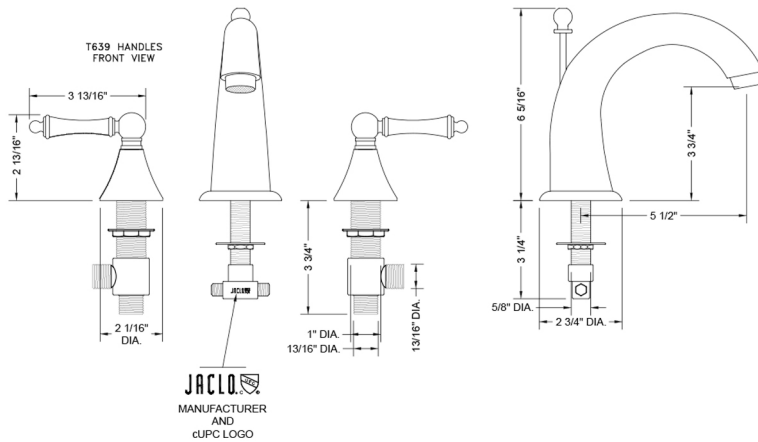

SPECIFICATION DRAWING: