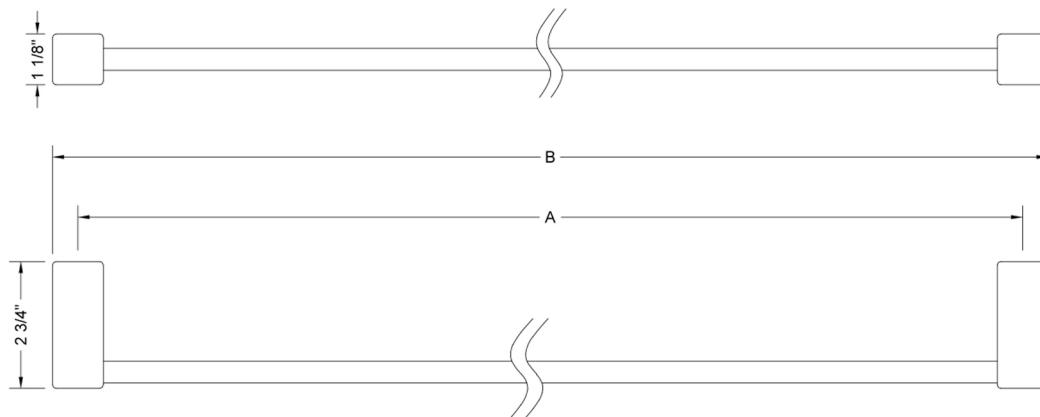

### FEATURES:

- All brass 24" towel bar
- Universal mounting hardware included
- 2 3/8" projection
- Custom length available, contact JACLO for pricing & availability
- Able to be cut in the field

### SPECIFICATION DRAWING:

JACLO TOWEL BARS			
PART. #	DESCRIPTION	A	B
5401-TB-18-	18" ALL BRASS TOWEL BAR	18"	19 1/8"
5401-TB-24-	24" ALL BRASS TOWEL BAR	24"	25 1/8"