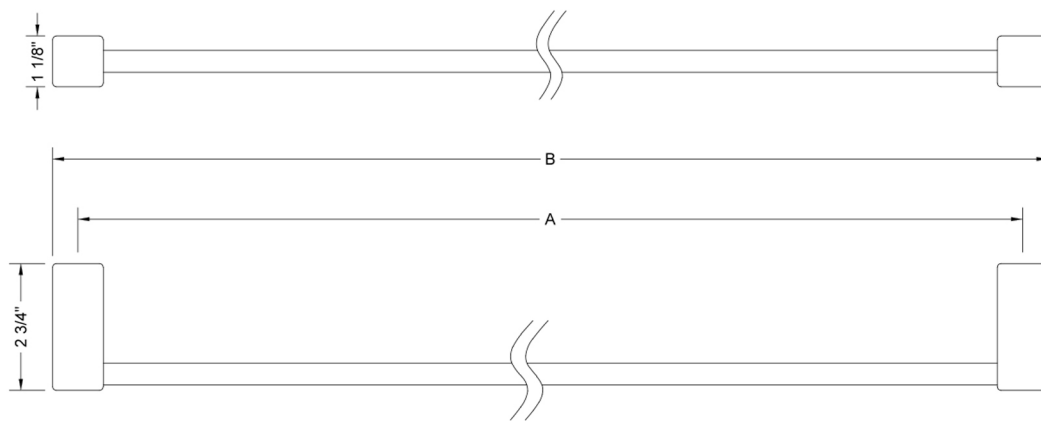

# 18" CUBIX® II Towel Bar

**Model #: 5401-TB-18-**

**FEATURES:**

- All brass 18" towel bar
- Universal mounting hardware included
- 2 3/4" projection
- Custom length available, contact JACLO for pricing & availability
- Able to be cut in the field

**SPECIFICATION DRAWING:**

JACLO TOWEL BARS			
PART. #	DESCRIPTION	A	B
5401-TB-18-	18" ALL BRASS TOWEL BAR	18"	19 1/8"
5401-TB-24-	24" ALL BRASS TOWEL BAR	24"	25 1/8"