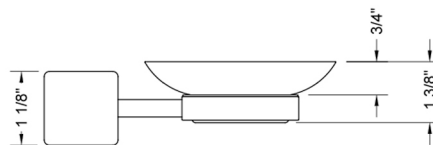

### FEATURES:

- All brass & glass soap dish
- Universal mounting hardware included
- 2 3/4" projection
- Removable 4 3/8" glass dish

### SPECIFICATION DRAWING:

FRONT VIEW

TOP VIEW