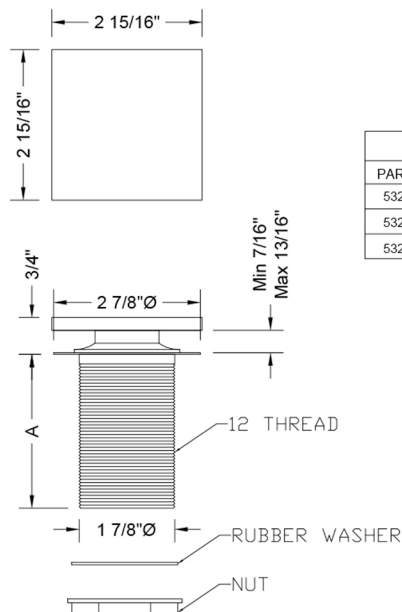

# Extra Long Thread Square Toe Control Drain Strainer - 4" Long Thread

**Model #: 532-100-**

## FEATURES:

- 4" long threads for thick tubs
- Square brass cap (3" x 3")
- Brass body
- Fits JACLO, Gerber and most other manufacturers

## SPECIFICATION DRAWING:

BRASS SQUARE TOE-CONTROL DRAIN STRAINER		
PART. #	DESCRIPTION	A
532-75-	EXTRA LONG TOE-CONTROL DRAIN STRAINER	3"
532-100-	EXTRA LONG TOE-CONTROL DRAIN STRAINER	4"
532-125-	EXTRA LONG TOE-CONTROL DRAIN STRAINER	5"