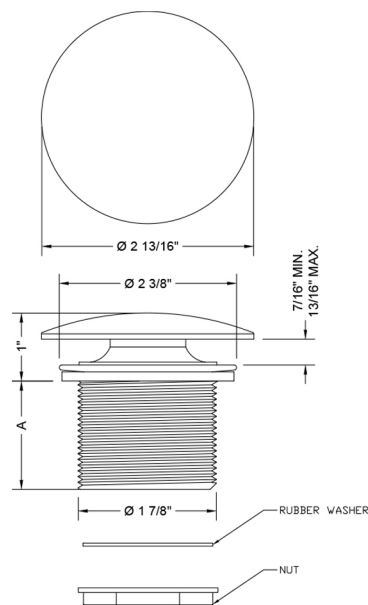

# Extra Long Thread Round Toe Control Drain Strainer - 5" Long Thread

**Model #: 530-125-**

## FEATURES:

- 5" long threads for thick tubs
- Round brass cap (2 7/8" diameter)
- Brass body
- Fits JACLO, Gerber and most other manufacturers

## SPECIFICATION DRAWING:

BRASS TO-CONTROL DRAIN STRAINER		
PART. #	DESCRIPTION	A
530-75	ROUND TOP TOE-CONTROL DRAIN STRAINER	3"
530-100-	ROUND TOP TOE-CONTROL DRAIN STRAINER	4"
530-125-	ROUND TOP TOE-CONTROL DRAIN STRAINER	5"