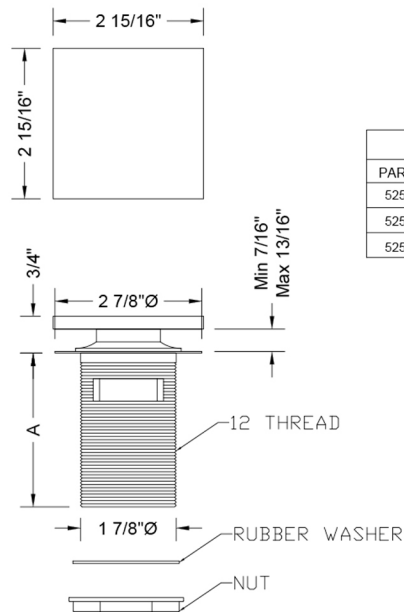

Extra Long Thread Square Toe Control Drain Strainer with Overflow- 3" Long Thread

Model #: 525-75-

FEATURES:

- 3" long threads for thick tubs
- Square brass cap (3" x 3")
- Brass body
- Fits JACLO, Gerber and most other manufacturers
- Use for thick tubs requiring drain with overflow

SPECIFICATION DRAWING:

BRASS SQUARE TOE-CONTROL DRAIN STRAINER		
PART. #	DESCRIPTION	A
525-75-	EXTRA LONG TOE-CONTROL DRAIN STRAINER	3"
525-100-	EXTRA LONG TOE-CONTROL DRAIN STRAINER	4"
525-125-	EXTRA LONG TOE-CONTROL DRAIN STRAINER	5"