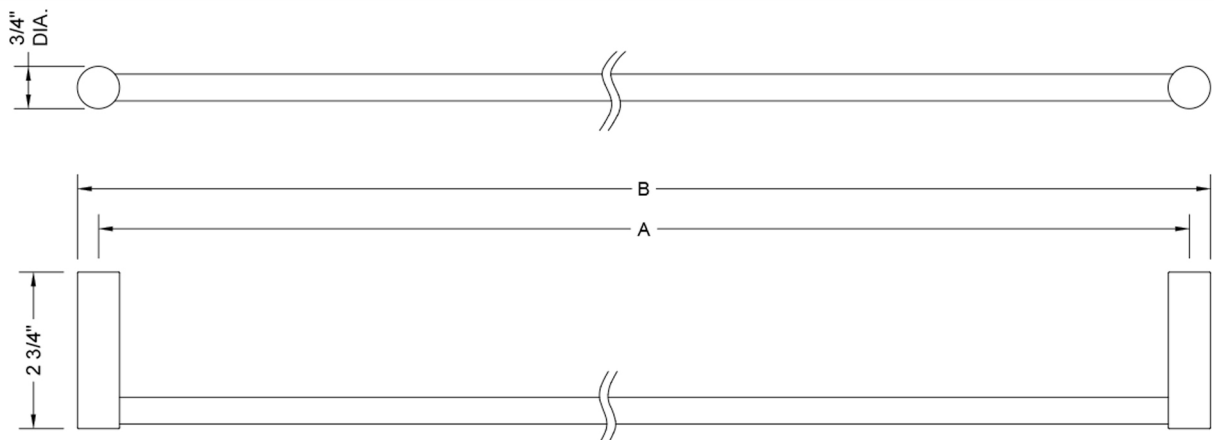

24" Contempo I Towel Bar  
Model #: 4880-TB-24-

**FEATURES:**

- All brass 24" towel bar
- Universal mounting hardware included
- 2 3/4" projection
- Custom lengths available. Contact JACLO for price & availability.
- Able to be cut in the field

**SPECIFICATION DRAWING:**

JACLO TOWEL BARS			
PART. #	DESCRIPTION	A	B
4880-TB-18-	18" ALL BRASS TOWEL BAR	18"	19 1/4"
4880-TB-24-	24" ALL BRASS TOWEL BAR	24"	25 1/4"