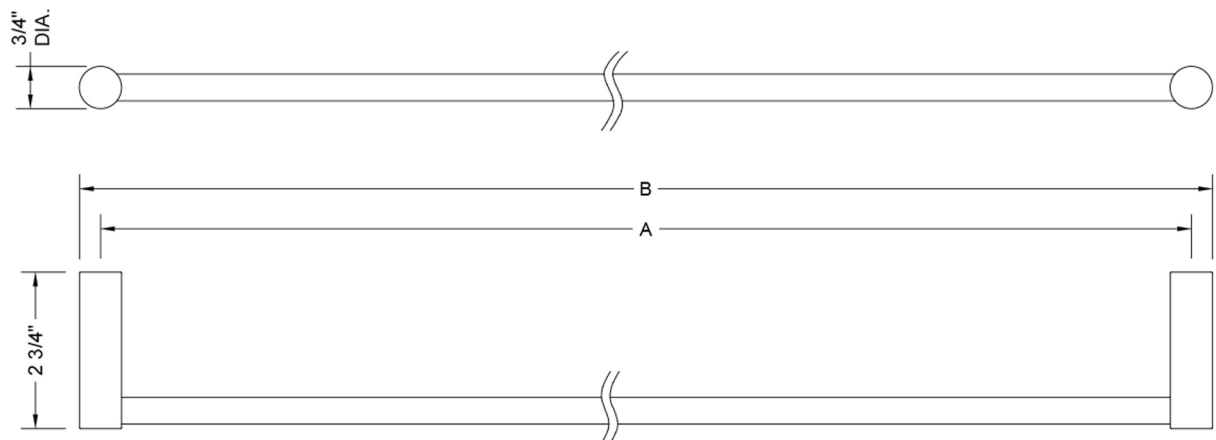

18" Contempo I Towel Bar

Model #: 4880-TB-18-

FEATURES:

- All brass 18" towel bar
- Universal mounting hardware included
- 2 3/4" projection
- Custom lengths available. Contact JACLO for price & availability.
- Able to be cut in the field

SPECIFICATION DRAWING:

JACLO TOWEL BARS			
PART. #	DESCRIPTION	A	B
4880-TB-18-	18" ALL BRASS TOWEL BAR	18"	19 1/4"
4880-TB-24-	24" ALL BRASS TOWEL BAR	24"	25 1/4"