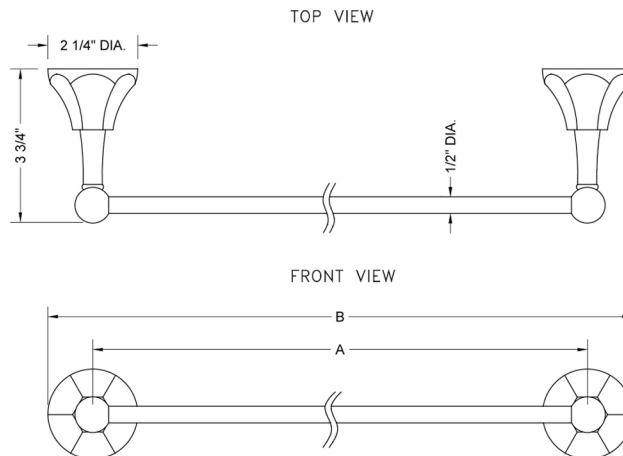

## 24" Astor Towel Bar

**Model #: 4870-TB-24-**

### FEATURES:

- All brass 24" towel bar
- Universal mounting hardware included
- 3 3/4" projection
- Custom lengths available. Contact JACLO for pricing & availability.
- Able to be cut in the field

### SPECIFICATION DRAWING:

ASTOR TOWEL BARS			
PART. #	DESCRIPTION	A	B
4870-TB-18-	18" ALL BRASS TOWEL BAR	18"	20 1/4"
4870-TB-24-	24" ALL BRASS TOWEL BAR	24"	26 1/4"