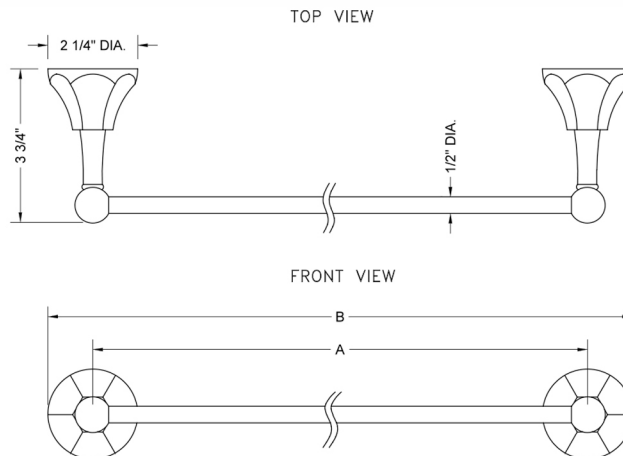

18" Astor Towel Bar

Model #: 4870-TB-18-

FEATURES:

- All brass 18" towel bar
- Universal mounting hardware included
- 3 3/4" projection
- Custom lengths available. Contact JACLO for pricing & availability.
- Able to be cut in the field

SPECIFICATION DRAWING:

ASTOR TOWEL BARS			
PART. #	DESCRIPTION	A	B
4870-TB-18-	18" ALL BRASS TOWEL BAR	18"	20 1/4"
4870-TB-24-	24" ALL BRASS TOWEL BAR	24"	26 1/4"