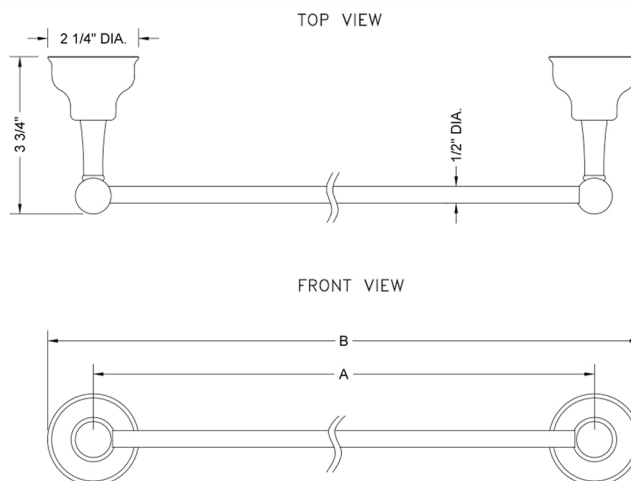

24" Transitional Towel Bar

Model #: 4840-TB-24-

FEATURES:

- All brass 24" towel bar
- Universal mounting hardware included
- 3 3/4" projection
- Custom lengths available. Contact JACLO for pricing & availability.
- Able to be cut in the field

SPECIFICATION DRAWING:

JAYLEN TOWEL BARS			
PART. #	DESCRIPTION	A	B
4840-TB-18-	18" ALL BRASS TOWEL BAR	18"	20 1/4"
4840-TB-24-	24" ALL BRASS TOWEL BAR	24"	26 1/4"