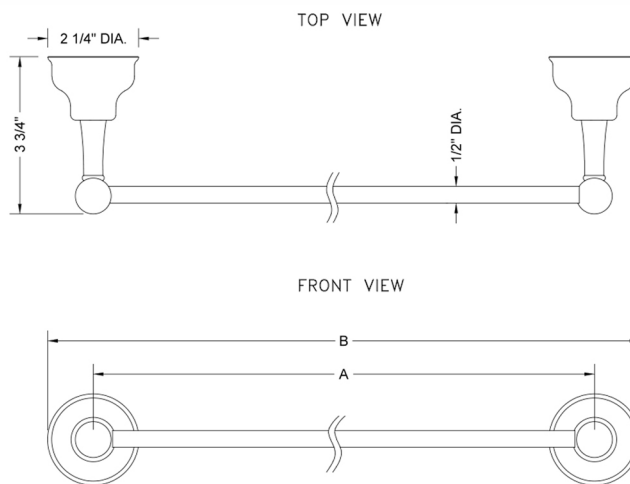

18" Transitional Towel Bar

Model #: 4840-TB-18-

FEATURES:

- All brass 18" towel bar
- Universal mounting hardware included
- 3 3/4" projection
- Custom lengths available. Contact JACLO for pricing & availability
- Able to be cut in the field

SPECIFICATION DRAWING:

| JAYLEN TOWEL BARS | | | |
|-------------------|-------------------------|-----|---------|
| PART. # | DESCRIPTION | A | B |
| 4840-TB-18- | 18" ALL BRASS TOWEL BAR | 18" | 20 1/4" |
| 4840-TB-24- | 24" ALL BRASS TOWEL BAR | 24" | 26 1/4" |