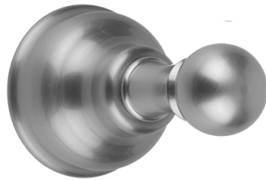

Transitional Robe Hook

Model #: 4840-RH-

FEATURES:

- All brass single robe hook
- Universal mounting hardware included
- 3 3/4" projection

AVAILABLE FINISHES:

Polished Chrome (PCH)	Satin Chrome (SC)	Bronze Umber (BU)
Satin Nickel (SN)	Pewter (PEW)	Caramel Bronze (CB)
Polished Nickel (PN)	Antique Brass (AB)	Antique Copper (ACU)
Oil-Rubbed Bronze (ORB)	Polished Brass (PB)	Polished Copper (PCU)
Vintage Bronze (VB)	Satin Brass (SB)	Rose Gold (RG)
Matte Black (MBK)	Satin Gold (SG)	Polished Gold (PG)
Black Nickel (BKN)	Bombay Gold (BG)	Jewelers Gold (JG)
Europa Bronze (EB)	White (WH)	Sedona Beige (SDB)
Tristan Brass (TB)	Satin Cooper (SCU)	