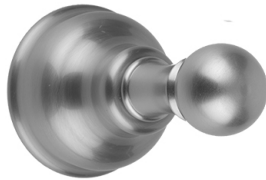

## Transitional Robe Hook

**Model #: 4840-RH-**

### FEATURES:

- All brass single robe hook
- Universal mounting hardware included
- 3 3/4" projection

### AVAILABLE FINISHES:

Polished Chrome (PCH)	Satin Chrome (SC)	Bronze Umber (BU)
Satin Nickel (SN)	Pewter (PEW)	Caramel Bronze (CB)
Polished Nickel (PN)	Antique Brass (AB)	Antique Copper (ACU)
Oil-Rubbed Bronze (ORB)	Polished Brass (PB)	Polished Copper (PCU)
Vintage Bronze (VB)	Satin Brass (SB)	Matte Black (MBK)
Satin Gold (SG)	Polished Gold (PG)	Black Nickel (BKN)
Bombay Gold (BG)	Jewelers Gold (JG)	Europa Bronze (EB)
White (WH)	Sedona Beige (SDB)	Tristan Brass (TB)
Satin Cooper (SCU)		