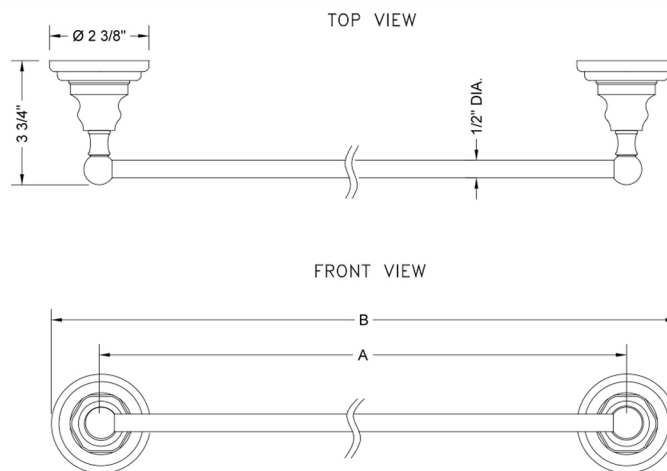

## 24" Roaring 20's / Westfield Towel Bar

**Model #: 4830-TB-24-**

### FEATURES:

- All brass 24" towel bar
- Universal mounting hardware included
- 3 3/4" projection
- Custom lengths available. Contact JACLO for pricing & availability.
- Able to be cut in the field

### SPECIFICATION DRAWING:

ROARING 20'S / WESTFIELD JACLO TOWEL BARS			
PART. #	DESCRIPTION	A	B
4830-TB-18-	18" ALL BRASS TOWEL BAR	18"	20 3/8"
4830-TB-24-	24" ALL BRASS TOWEL BAR	24"	26 3/8"