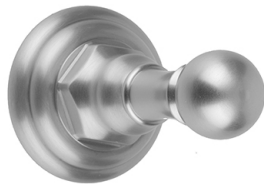

Roaring 20's / Westfield Robe Hook

Model #: 4830-RH-

FEATURES:

- All brass single robe hook
- Universal mounting hardware included
- 3 3/4" projection

AVAILABLE FINISHES:

Polished Chrome (PCH)	Satin Chrome (SC)	Bronze Umber (BU)
Satin Nickel (SN)	Pewter (PEW)	Caramel Bronze (CB)
Polished Nickel (PN)	Antique Brass (AB)	Antique Copper (ACU)
Oil-Rubbed Bronze (ORB)	Polished Brass (PB)	Polished Copper (PCU)
Vintage Bronze (VB)	Satin Brass (SB)	Matte Black (MBK)
Satin Gold (SG)	Polished Gold (PG)	Black Nickel (BKN)
Bombay Gold (BG)	Jewelers Gold (JG)	Europa Bronze (EB)
White (WH)	Sedona Beige (SDB)	Tristan Brass (TB)
Unlacquered Brass (ULB)	Satin Cooper (SCU)	