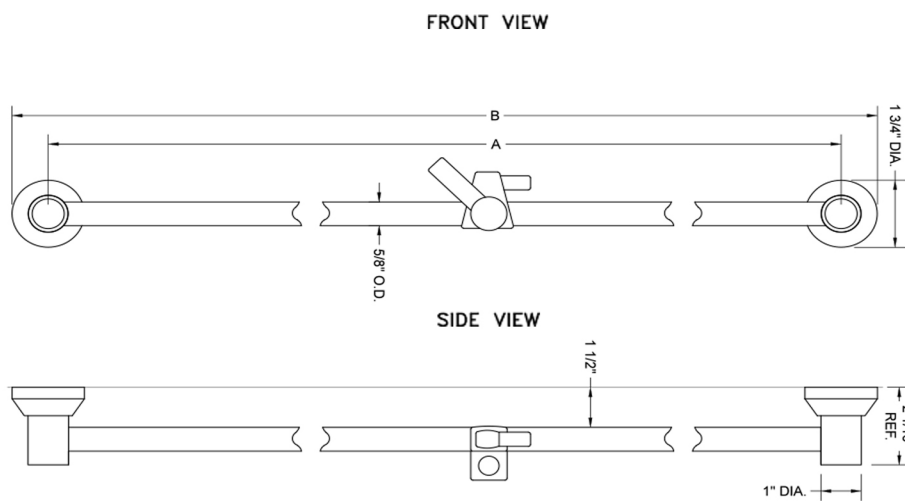

24" Pin Mount Low Profile Wall Bar

Model #: 4624-

FEATURES:

- Brass pin mount low profile 24" wall bar
- Adjustable height & handshower angle
- Lever slider easily moves up & down & side to side
- Low profile design mounts close to wall
- Requires use of swivel handshower holders 8013- or 8012- (sold separately)
- Mounting hardware included

SPECIFICATION DRAWING:

PIN MOUNT LOW PROFILE WALL BAR			
PART. #	DESCRIPTION	A	B
4624	24" WALL BAR	24"	25 3/4"
4630	30" WALL BAR	30"	31 3/4"
4642	42" WALL BAR	42"	43 3/4"