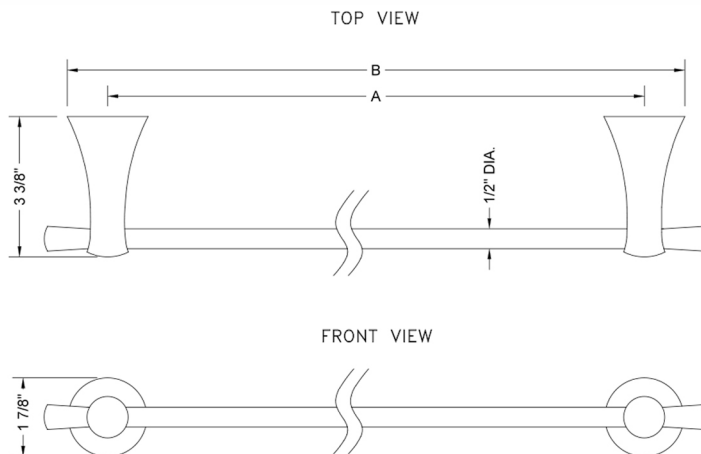

# 18" Cranford Towel Bar

**Model #: 4460-TB-18-**

**FEATURES:**

- All brass 18" towel bar
- Universal mounting hardware included
- 3 3/8" projection

**AVAILABLE FINISHES:**

- |                         |                     |                       |
|-------------------------|---------------------|-----------------------|
| Polished Chrome (PCH)   | Satin Chrome (SC)   | Bronze Umber (BU)     |
| Satin Nickel (SN)       | Pewter (PEW)        | Caramel Bronze (CB)   |
| Polished Nickel (PN)    | Antique Brass (AB)  | Antique Copper (ACU)  |
| Oil-Rubbed Bronze (ORB) | Polished Brass (PB) | Polished Copper (PCU) |
| Vintage Bronze (VB)     | Satin Brass (SB)    | Matte Black (MBK)     |
| Satin Gold (SG)         | Polished Gold (PG)  | Black Nickel (BKN)    |
| Bombay Gold (BG)        | Jewelers Gold (JG)  | Europa Bronze (EB)    |
| White (WH)              | Sedona Beige (SDB)  | Tristan Brass (TB)    |
| Satin Cooper (SCU)      |                     |                       |

**SPECIFICATION DRAWING:**

CRANFORD TOWEL BARS			
PART. #	DESCRIPTION	A	B
4460-TB-18-	18" ALL BRASS TOWEL BAR	18"	19 7/8"
4460-TB-24-	24" ALL BRASS TOWEL BAR	24"	25 7/8"