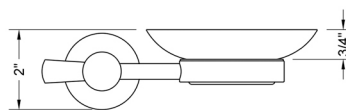

Cranford Soap Dish
Model #: 4460-SD-

FEATURES:

- All brass & glass soap dish
- Universal mounting hardware included
- 5 1/8" projection
- Removable 4 5/16" glass dish

AVAILABLE FINISHES:

Polished Chrome (PCH)	Satin Chrome (SC)	Bronze Umber (BU)
Satin Nickel (SN)	Pewter (PEW)	Caramel Bronze (CB)
Polished Nickel (PN)	Antique Brass (AB)	Antique Copper (ACU)
Oil-Rubbed Bronze (ORB)	Polished Brass (PB)	Polished Copper (PCU)
Vintage Bronze (VB)	Satin Brass (SB)	Matte Black (MBK)
Satin Gold (SG)	Polished Gold (PG)	Black Nickel (BKN)
Bombay Gold (BG)	Jewelers Gold (JG)	Europa Bronze (EB)
White (WH)	Sedona Beige (SDB)	Tristan Brass (TB)
Satin Cooper (SCU)		

SPECIFICATION DRAWING:

FRONT VIEW

TOP VIEW