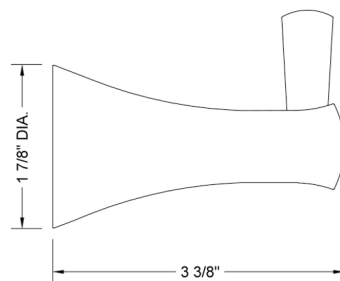

Cranford Robe Hook

Model #: 4460-RH-

FEATURES:

- All brass single robe hook
- Universal mounting hardware included
- 3 3/8" projection

AVAILABLE FINISHES:

| | | |
|-------------------------|---------------------|-----------------------|
| Polished Chrome (PCH) | Satin Chrome (SC) | Bronze Umber (BU) |
| Satin Nickel (SN) | Pewter (PEW) | Caramel Bronze (CB) |
| Polished Nickel (PN) | Antique Brass (AB) | Antique Copper (ACU) |
| Oil-Rubbed Bronze (ORB) | Polished Brass (PB) | Polished Copper (PCU) |
| Vintage Bronze (VB) | Satin Brass (SB) | Matte Black (MBK) |
| Satin Gold (SG) | Polished Gold (PG) | Black Nickel (BKN) |
| Bombay Gold (BG) | Jewelers Gold (JG) | Europa Bronze (EB) |
| White (WH) | Sedona Beige (SDB) | Tristan Brass (TB) |
| Satin Cooper (SCU) | | |

SPECIFICATION DRAWING:

SIDE VIEW

FRONT VIEW