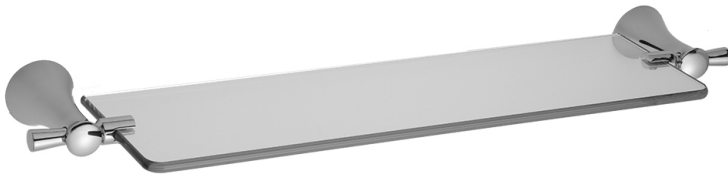

Cranford Glass Shelf

Model #: 4460-GS-

FEATURES:

- All brass & glass 17 3/4" shelf
- Universal mounting hardware included
- 5 1/2 - 7 1/2" projection
- 3/8" glass thickness

AVAILABLE FINISHES:

Polished Chrome (PCH)	Satin Chrome (SC)	Bronze Umber (BU)
Satin Nickel (SN)	Pewter (PEW)	Caramel Bronze (CB)
Polished Nickel (PN)	Antique Brass (AB)	Antique Copper (ACU)
Oil-Rubbed Bronze (ORB)	Polished Brass (PB)	Polished Copper (PCU)
Vintage Bronze (VB)	Satin Brass (SB)	Matte Black (MBK)
Satin Gold (SG)	Polished Gold (PG)	Black Nickel (BKN)
Bombay Gold (BG)	Jewelers Gold (JG)	Europa Bronze (EB)
White (WH)	Sedona Beige (SDB)	Tristan Brass (TB)
Satin Cooper (SCU)		