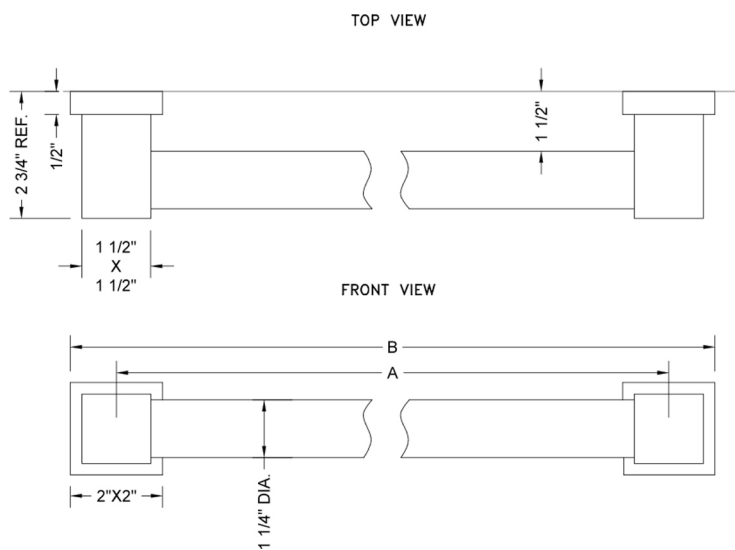

32" CUBIX® Straight Grab Bar

Model #: 4332-

FEATURES:

- ADA compliant when properly installed
- All brass construction, fully polished & plated
- Style to complement CUBIX® collection
- All grab bars can be custom sized. Contact JACLO for pricing & availability
- Optional handshower sliders and toilet paper/wash cloth holders can be added only upon initial order

SPECIFICATION DRAWING:

BRASS LUXURY GRAB BARS			
PART. #	DESCRIPTION	A	B
4312-XXX	12" GRAB BAR	12"	14"
4316-XXX	16" GRAB BAR	16"	18"
4318-XXX	18" GRAB BAR	18"	20"
4324-XXX	24" GRAB BAR	24"	26"
4332-XXX	32" GRAB BAR	32"	34"
4336-XXX	36" GRAB BAR	36"	38"
4342-XXX	42" GRAB BAR	42"	44"
4348-XXX	48" GRAB BAR	48"	50"