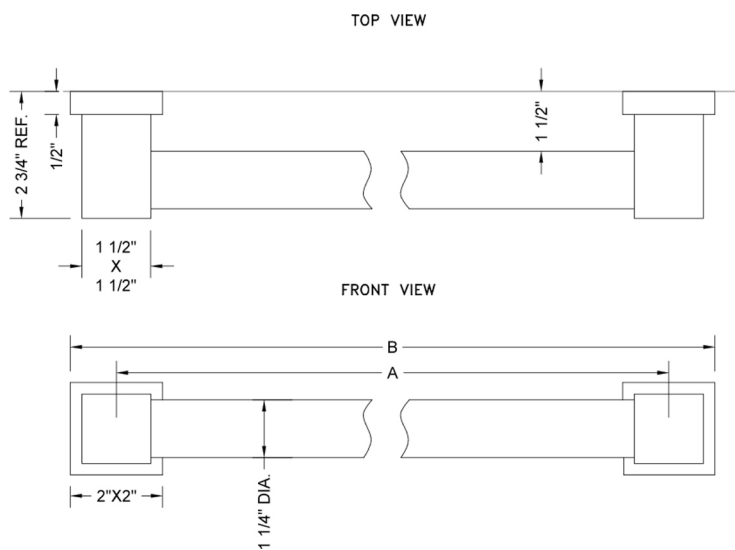

16" CUBIX® Straight Grab Bar

Model #: 4316-

FEATURES:

- ADA compliant when properly installed
- All brass construction, fully polished & plated
- Style to complement CUBIX® collection
- All grab bars can be custom sized. Contact JACLO for pricing & availability
- Optional handshower sliders and toilet paper/wash cloth holders can be added only upon initial order

SPECIFICATION DRAWING:

BRASS LUXURY GRAB BARS			
PART. #	DESCRIPTION	A	B
4312-XXX	12" GRAB BAR	12"	14"
4316-XXX	16" GRAB BAR	16"	18"
4318-XXX	18" GRAB BAR	18"	20"
4324-XXX	24" GRAB BAR	24"	26"
4332-XXX	32" GRAB BAR	32"	34"
4336-XXX	36" GRAB BAR	36"	38"
4342-XXX	42" GRAB BAR	42"	44"
4348-XXX	48" GRAB BAR	48"	50"