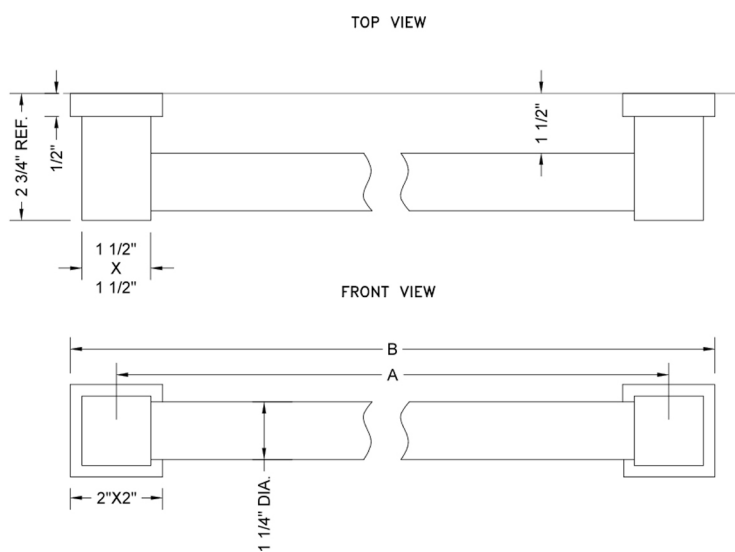

12" CUBIX® Straight Grab Bar

Model #: 4312-

FEATURES:

- ADA compliant when properly installed
- All brass construction, fully polished & plated
- Style to complement CUBIX® collection
- All grab bars can be custom sized. Contact JACLO for pricing & availability
- Optional handshower sliders and toilet paper/wash cloth holders can be added only upon initial order

SPECIFICATION DRAWING:

BRASS LUXURY GRAB BARS			
PART. #	DESCRIPTION	A	B
4312-XXX	12" GRAB BAR	12"	14"
4316-XXX	16" GRAB BAR	16"	18"
4318-XXX	18" GRAB BAR	18"	20"
4324-XXX	24" GRAB BAR	24"	26"
4332-XXX	32" GRAB BAR	32"	34"
4336-XXX	36" GRAB BAR	36"	38"
4342-XXX	42" GRAB BAR	42"	44"
4348-XXX	48" GRAB BAR	48"	50"