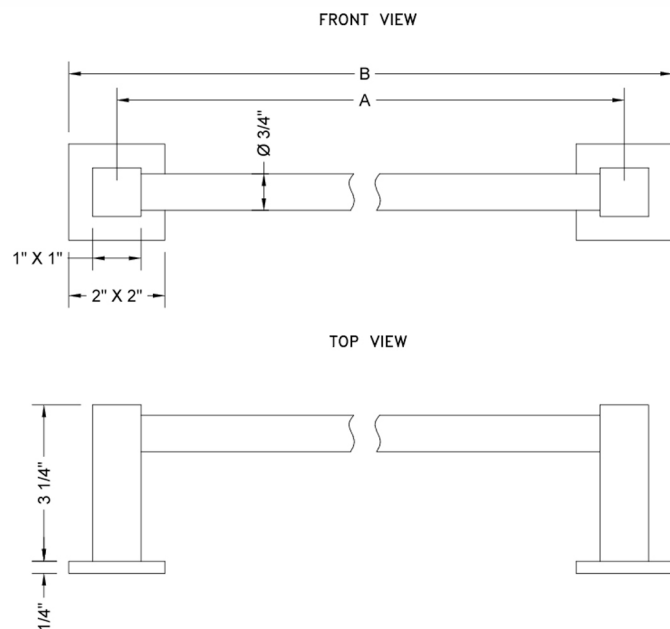

24" CUBIX® Towel Bar

Model #: 4224-

FEATURES:

- 24" All brass towel bar
- Universal mounting hardware included
- 3 1/2" projection
- Custom lengths available, contact JACLO for pricing & availability
- Able to be cut in the field

SPECIFICATION DRAWING:

CUBIX® TOWEL BARS			
PART. #	DESCRIPTION	A	B
4218-	18" TOWEL BAR	18"	20"
4224-	24" TOWEL BAR	24"	26"