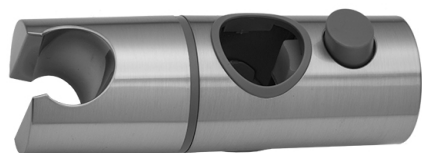

Slider for 3524 Wall Bar

Model #: 3524-SLIDER-

FEATURES:

- Replacement handshower slider for 3524 wall bar

AVAILABLE FINISHES:

Polished Chrome (PCH)	Satin Chrome (SC)	Bronze Umber (BU)
Satin Nickel (SN)	Pewter (PEW)	Caramel Bronze (CB)
Polished Nickel (PN)	Antique Brass (AB)	Antique Copper (ACU)
Oil-Rubbed Bronze (ORB)	Polished Brass (PB)	Polished Copper (PCU)
Vintage Bronze (VB)	Satin Brass (SB)	Matte Black (MBK)
Satin Gold (SG)	Polished Gold (PG)	Black Nickel (BKN)
Satin Cooper (SCU)		