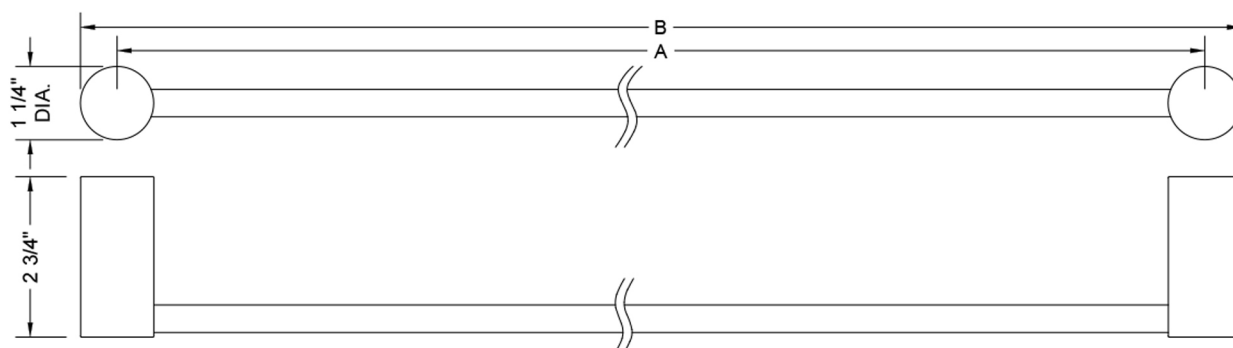

Contempo II 24" Towel Bar

Model #: 3501-TB-24-

FEATURES:

- All brass 24" towel bar
- Universal mounting hardware included
- 2 3/4" projection
- Custom lengths available. Contact JACLO for pricing and availability.
- Able to be cut in the field

SPECIFICATION DRAWING:

CONTEMPO II JACLO TOWEL BARS			
PART. #	DESCRIPTION	A	B
3501-TB-18-	18" ALL BRASS TOWEL BAR	18"	19 1/4"
3501-TB-24-	24" ALL BRASS TOWEL BAR	23 3/16"	24 7/16"