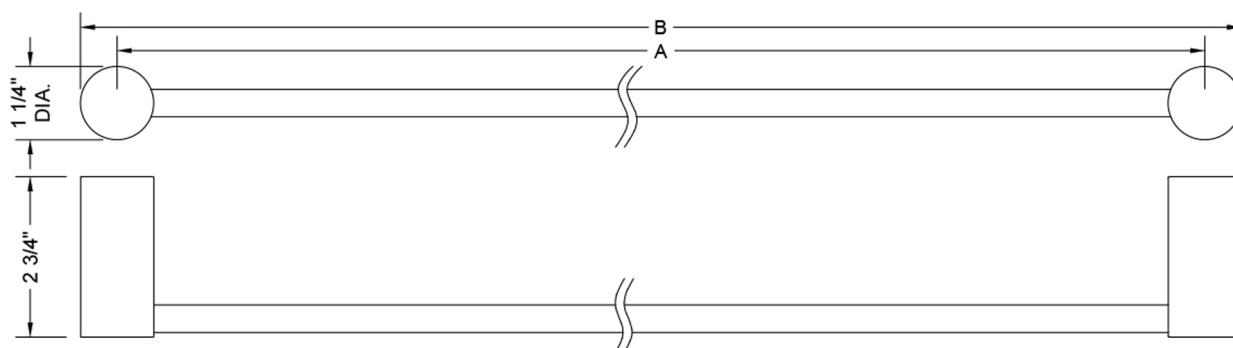

Contempo II 18" Towel Bar

Model #: 3501-TB-18-

FEATURES:

- All brass 18" towel bar
- Universal mounting hardware included
- 2 3/4" projection
- Custom lengths available. Contact JACLO for pricing and availability.
- Able to be cut in the field

SPECIFICATION DRAWING:

CONTEMPO II JACLO TOWEL BARS			
PART. #	DESCRIPTION	A	B
3501-TB-18-	18" ALL BRASS TOWEL BAR	18"	19 1/4"
3501-TB-24-	24" ALL BRASS TOWEL BAR	23 3/16"	24 7/16"