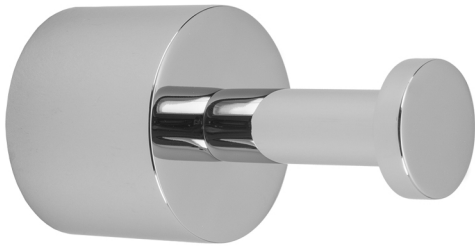

Contempo II Robe Hook

Model #: 3501-RH-

FEATURES:

- All brass single robe hook
- Universal mounting hardware included
- 2 3/8" projection

AVAILABLE FINISHES:

Polished Chrome (PCH)	Satin Chrome (SC)	Bronze Umber (BU)
Satin Nickel (SN)	Pewter (PEW)	Caramel Bronze (CB)
Polished Nickel (PN)	Antique Brass (AB)	Antique Copper (ACU)
Oil-Rubbed Bronze (ORB)	Polished Brass (PB)	Polished Copper (PCU)
Vintage Bronze (VB)	Satin Brass (SB)	Matte Black (MBK)
Satin Gold (SG)	Polished Gold (PG)	Black Nickel (BKN)
Bombay Gold (BG)	Jewelers Gold (JG)	Europa Bronze (EB)
White (WH)	Sedona Beige (SDB)	Tristan Brass (TB)
Unlacquered Brass (ULB)	Satin Cooper (SCU)	