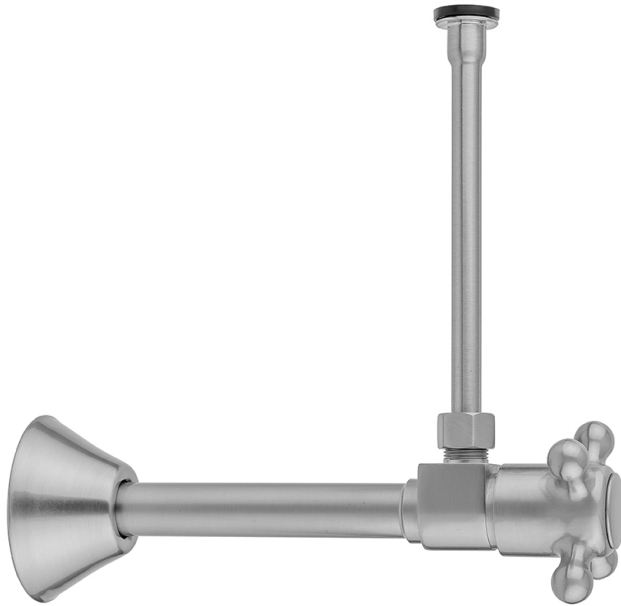

Quarter Turn Ceramic Disc Angle Pattern 1/2" Copper (Sweat fit) x 3/8" O.D. Toilet Supply Kit with Cross Handle and 20" Supply Tube

Model #: 316-X-72-

FEATURES:

- Complete Toilet Supply Kit
- Kit contains:
 - (1) Quarter Turn Ceramic Disc Angle Pattern 1/2" Copper (Sweat fit) x 3/8" O.D. Supply Valve with Cross Handle P/N 316-X
 - (1) 20" Copper Supply Tube P/N 772
 - (1) Bell Escutcheon P/N 7116

AVAILABLE FINISHES:

Polished Chrome (PCH)	Satin Chrome (SC)	Bronze Umber (BU)
Satin Nickel (SN)	Pewter (PEW)	Caramel Bronze (CB)
Polished Nickel (PN)	Antique Brass (AB)	Antique Copper (ACU)
Oil-Rubbed Bronze (ORB)	Polished Brass (PB)	Polished Copper (PCU)
Vintage Bronze (VB)	Satin Brass (SB)	Matte Black (MBK)
Satin Gold (SG)	Polished Gold (PG)	Black Nickel (BKN)
Bombay Gold (BG)	Jewelers Gold (JG)	Europa Bronze (EB)
White (WH)	Sedona Beige (SDB)	Tristan Brass (TB)
Satin Copper (SCU)		

SPECIFICATION DRAWING:

COMPONENTS	
DESCRIPTION	QTY:
ANGLE VALVE - STANDARD CROSS HANDLE	1
20" X 3/8" O.D. SUPPLY TUBE	1
ESCUTCHEON	1

AVAILABLE HANDLES: