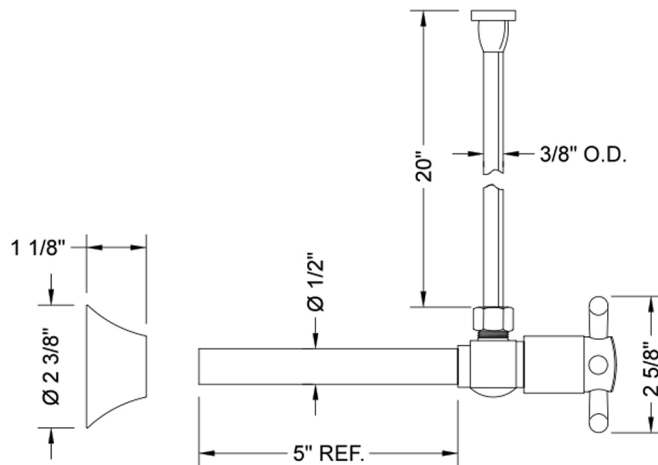

Quarter Turn Ceramic Disc Angle Pattern 1/2" Copper (Sweat fit) x 3/8" O.D. Toilet Supply Kit with Cross Handle and 20" Supply Tube

Model #: 316-X-72-

FEATURES:

- Complete Toilet Supply Kit
- Kit contains:
 - (1) Quarter Turn Ceramic Disc Angle Pattern 1/2" Copper (Sweat fit) x 3/8" O.D. Supply Valve with Cross Handle P/N 316-X
 - (1) 20" Copper Supply Tube P/N 772
 - (1) Bell Escutcheon P/N 7116

SPECIFICATION DRAWING:

COMPONENTS	
DESCRIPTION	QTY:
ANGLE VALVE - STANDARD CROSS HANDLE	1
20" X 3/8" O.D. SUPPLY TUBE	1
ESCUTCHEON	1

AVAILABLE HANDLES: