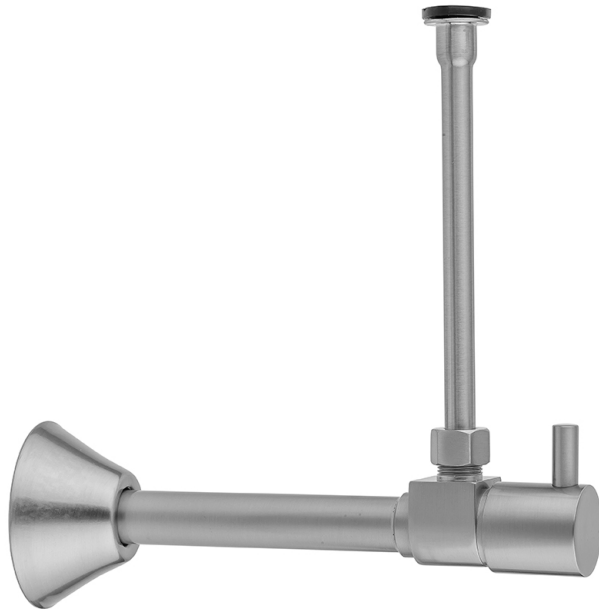

Quarter Turn Ceramic Disc Angle Pattern 1/2" Copper (Sweat fit) x 3/8" O.D. Toilet Supply Kit with Contempo Lever Handle and 20" Supply Tube

Model #: 316-L-72-

FEATURES:

- Complete Toilet Supply Kit
- Kit contains:
 - (1) Quarter Turn Ceramic Disc Angle Pattern 1/2" Copper (Sweat fit) x 3/8" O.D. Supply Valve with Contempo Lever Handle P/N 316-L
 - (1) 20" Copper Supply Tube P/N 772
 - (1) Bell Escutcheon P/N 7116

AVAILABLE FINISHES:

Polished Chrome (PCH)	Satin Chrome (SC)	Bronze Umber (BU)
Satin Nickel (SN)	Pewter (PEW)	Caramel Bronze (CB)
Polished Nickel (PN)	Antique Brass (AB)	Antique Copper (ACU)
Oil-Rubbed Bronze (ORB)	Polished Brass (PB)	Polished Copper (PCU)
Vintage Bronze (VB)	Satin Brass (SB)	Matte Black (MBK)
Satin Gold (SG)	Polished Gold (PG)	Black Nickel (BKN)
Bombay Gold (BG)	Jewelers Gold (JG)	Europa Bronze (EB)
White (WH)	Sedona Beige (SDB)	Tristan Brass (TB)
Satin Copper (SCU)		

SPECIFICATION DRAWING:

COMPONENTS	
DESCRIPTION	QTY:
ANGLE VALVE - CONTEMPO LEVER HANDLE	1
20" X 3/8" O.D. SUPPLY TUBE	1
ESCUTCHEON	1

AVAILABLE HANDLES: