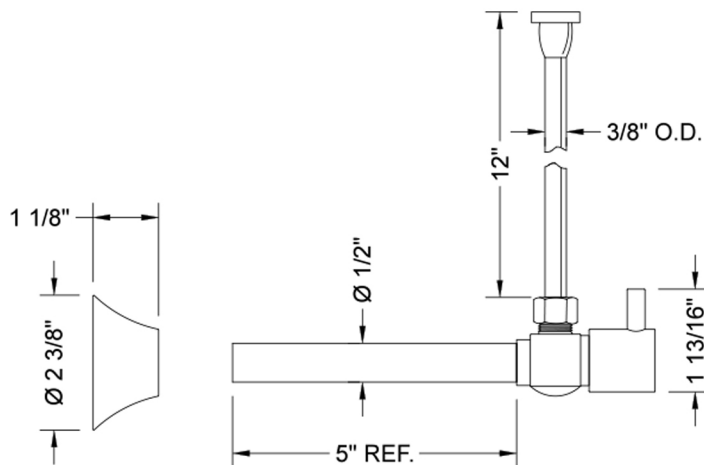

# Quarter Turn Ceramic Disc Angle Pattern 1/2" Copper (Sweat fit) x 3/8" O.D. Toilet Supply Kit with Contempo Lever Handle and 12" Supply Tube

**Model #: 316-L-71-**

## FEATURES:

- Complete Toilet Supply Kit
- Kit contains:
  - (1) Quarter Turn Ceramic Disc Angle Pattern 1/2" Copper (Sweat fit) x 3/8" O.D. Supply Valve with Contempo Lever Handle P/N 316-L
  - (1) 12" Copper Supply Tube P/N 771
  - (1) Bell Escutcheon P/N 7116

## SPECIFICATION DRAWING:

COMPONENTS	
DESCRIPTION	QTY:
ANGLE VALVE - CONTEMPO LEVER HANDLE	1
12" X 3/8" O.D. SUPPLY TUBE	1
ESCUTCHEON	1