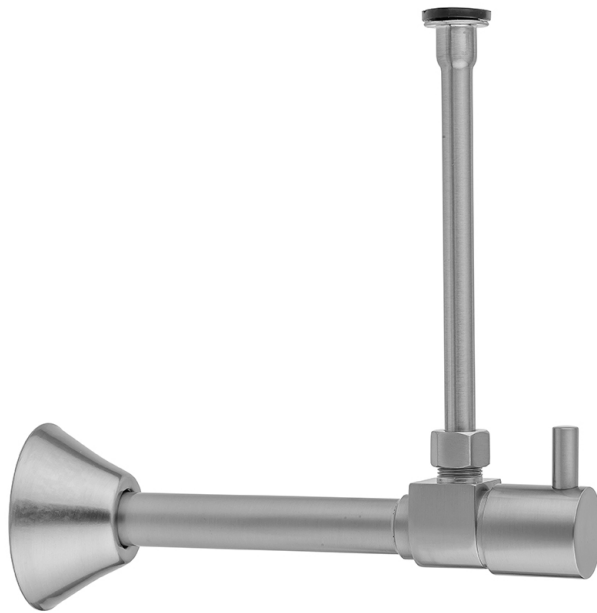

# Quarter Turn Ceramic Disc Angle Pattern 1/2" Copper (Sweat fit) x 3/8" O.D. Toilet Supply Kit with Contempo Lever Handle and 12" Supply Tube

**Model #: 316-L-71-**

## FEATURES:

- Complete Toilet Supply Kit
- Kit contains:
  - (1) Quarter Turn Ceramic Disc Angle Pattern 1/2" Copper (Sweat fit) x 3/8" O.D. Supply Valve with Contempo Lever Handle P/N 316-L
  - (1) 12" Copper Supply Tube P/N 771
  - (1) Bell Escutcheon P/N 7116

## AVAILABLE FINISHES:

Polished Chrome (PCH)	Satin Chrome (SC)	Bronze Umber (BU)
Satin Nickel (SN)	Pewter (PEW)	Caramel Bronze (CB)
Polished Nickel (PN)	Antique Brass (AB)	Antique Copper (ACU)
Oil-Rubbed Bronze (ORB)	Polished Brass (PB)	Polished Copper (PCU)
Vintage Bronze (VB)	Satin Brass (SB)	Matte Black (MBK)
Satin Gold (SG)	Polished Gold (PG)	Black Nickel (BKN)
Bombay Gold (BG)	Jewelers Gold (JG)	Europa Bronze (EB)
White (WH)	Sedona Beige (SDB)	Tristan Brass (TB)
Satin Cooper (SCU)		

## SPECIFICATION DRAWING:

COMPONENTS	
DESCRIPTION	QTY:
ANGLE VALVE - CONTEMPO LEVER HANDLE	1
12" X 3/8" O.D. SUPPLY TUBE	1
ESCUTCHEON	1