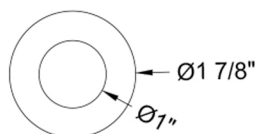

Extra Long Waste Disposal Round Air Switch

Model #: 2838-

FEATURES:

- Extra Long Waste/Garbage disposal round air switch button for vanity installion
- Easy installation
- Maximum deck thickness 2 5/8"
- BSS = Brushed Stainless Steel

SPECIFICATION DRAWING:

TOP VIEW

SIDE VIEW