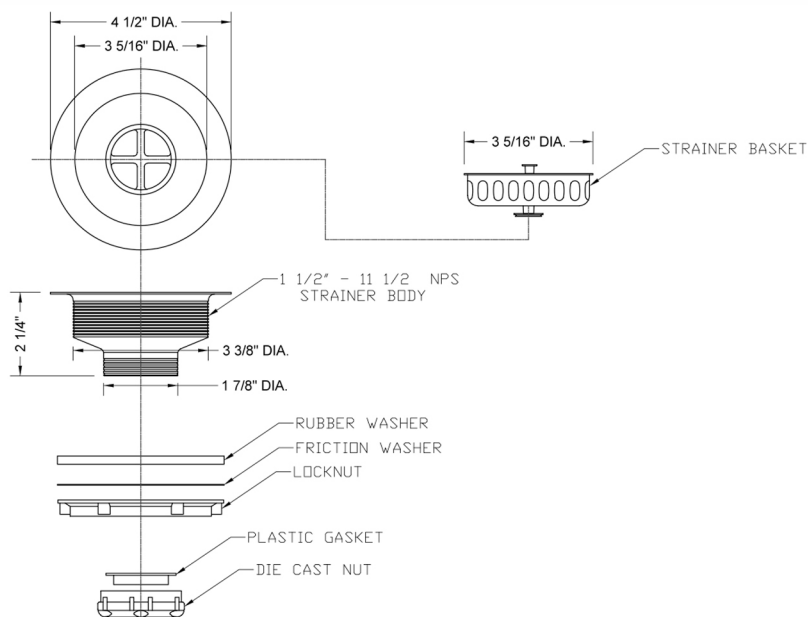

COMPLIANCES:

Complies with: ASME A112.18.2-2015/CSA B125.2-15