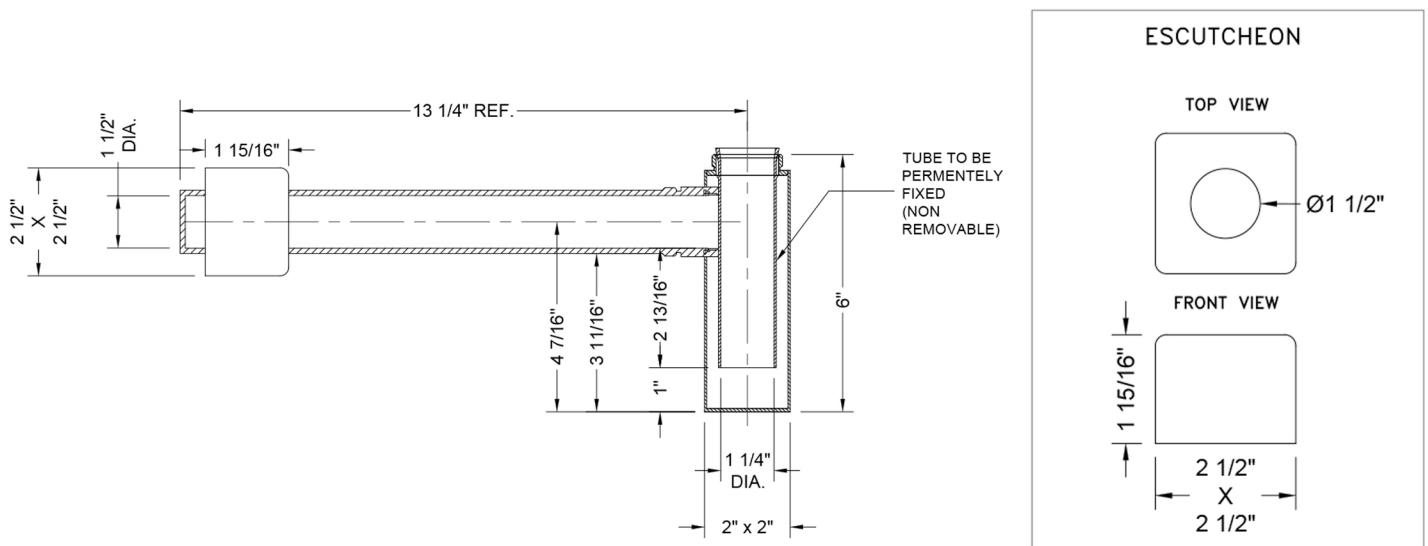

SPECIFICATION DRAWING:

COMPLIANCES:

Complies with: ASME A112.18.2-2015/CSA B125.2-15