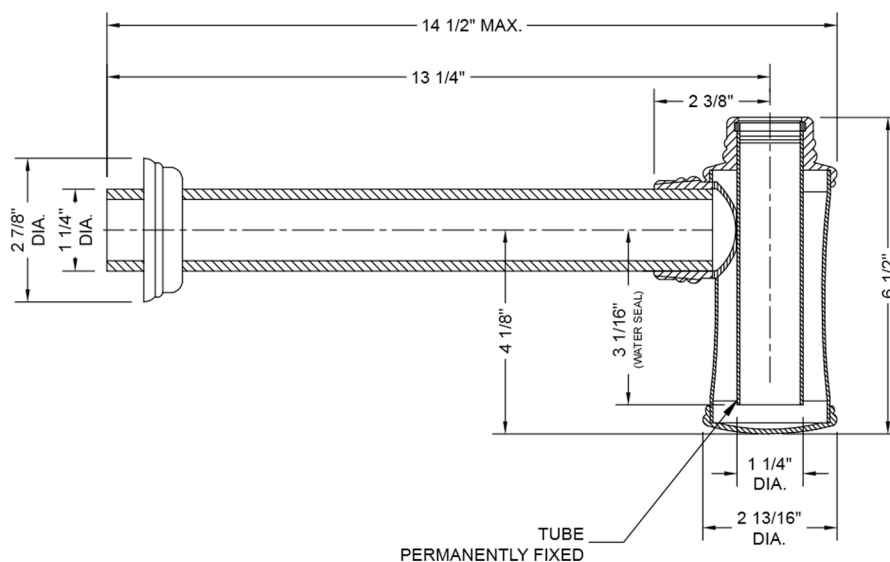

SPECIFICATION DRAWING:

COMPLIANCES:

Complies with: ASME A112.18.2-2015/CSA B125.2-15