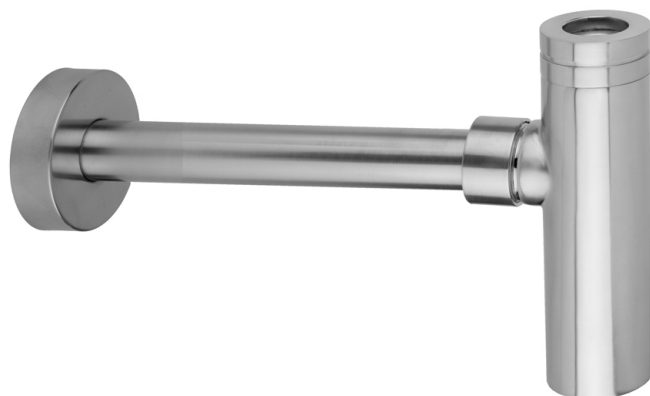

Decorative Round Trap - 1 1/2" Wall Outlet

Model #: 256-

FEATURES:

- Decorative round lavatory trap
- 1 1/2" wall outlet x 1 1/4" inlet
- All brass fully polished & plated
- Complements majority of collections
- Extension wall tubes available

AVAILABLE FINISHES:

Polished Chrome (PCH)	Satin Chrome (SC)	Bronze Umber (BU)
Satin Nickel (SN)	Pewter (PEW)	Caramel Bronze (CB)
Polished Nickel (PN)	Antique Brass (AB)	Antique Copper (ACU)
Oil-Rubbed Bronze (ORB)	Polished Brass (PB)	Polished Copper (PCU)
Vintage Bronze (VB)	Satin Brass (SB)	Matte Black (MBK)
Satin Gold (SG)	Polished Gold (PG)	Black Nickel (BKN)
Bombay Gold (BG)	Jewelers Gold (JG)	Europa Bronze (EB)
White (WH)	Sedona Beige (SDB)	Tristan Brass (TB)
Unlacquered Brass (ULB)	Satin Cooper (SCU)	