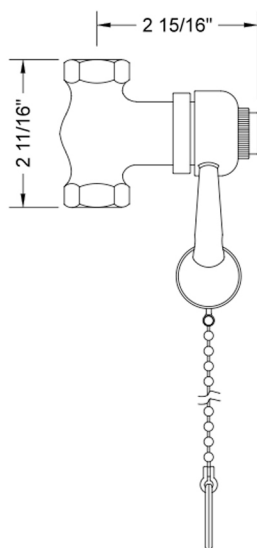

Brass Pull-Chain Valve

Model #: 2222-

FEATURES:

- Brass spring loaded pull chain valve
- 1/2" Female inlet x 1/2" Female outlet
- 10" Pull chain
- Use in cabana, pool area, steam, sauna or spa for a quick rinse
- Works well with all rainheads
- Self closing positive shut-off

SPECIFICATION DRAWING:

SIDE VIEW

FRONT VIEW