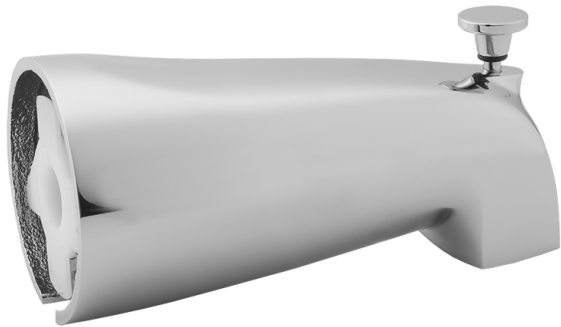

Brass Body Diverter Tub Spout

Model #: 2042-

FEATURES:

- Brass body design diverter tub spout
- Slip fit for use with 1/2" copper or 1/2" pex
- 5 1/2" reach
- Easy set screw connection

AVAILABLE FINISHES:

Polished Chrome (PCH)	Satin Chrome (SC)	Bronze Umber (BU)
Satin Nickel (SN)	Pewter (PEW)	Caramel Bronze (CB)
Polished Nickel (PN)	Antique Brass (AB)	Antique Copper (ACU)
Oil-Rubbed Bronze (ORB)	Polished Brass (PB)	Polished Copper (PCU)
Vintage Bronze (VB)	Satin Brass (SB)	Matte Black (MBK)
Satin Gold (SG)	Polished Gold (PG)	Black Nickel (BKN)
Bombay Gold (BG)	Jewelers Gold (JG)	Europa Bronze (EB)
White (WH)	Sedona Beige (SDB)	Tristan Brass (TB)
Unlacquered Brass (ULB)	Satin Cooper (SCU)	