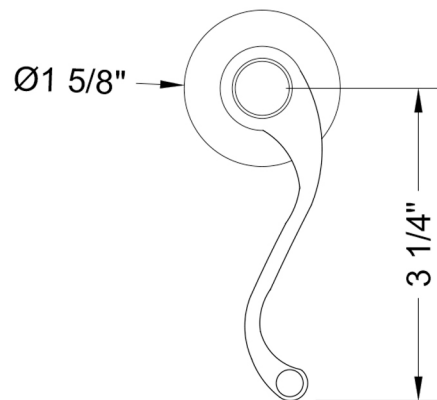

Ribbon Handle Replacement for J-CSV & J-DIV-CSV Valve Plates

Model #: 140-H-

FEATURES:

- Replacement Ribbon handle for CSV & J-DIV-CSV valve plates

AVAILABLE FINISHES:

Polished Chrome (PCH)	Satin Chrome (SC)	Bronze Umber (BU)
Satin Nickel (SN)	Pewter (PEW)	Caramel Bronze (CB)
Polished Nickel (PN)	Antique Brass (AB)	Antique Copper (ACU)
Oil-Rubbed Bronze (ORB)	Polished Brass (PB)	Polished Copper (PCU)
Vintage Bronze (VB)	Satin Brass (SB)	Matte Black (MBK)
Satin Gold (SG)	Polished Gold (PG)	Black Nickel (BKN)
Bombay Gold (BG)	Jewelers Gold (JG)	Europa Bronze (EB)
White (WH)	Sedona Beige (SDB)	Tristan Brass (TB)
Unlacquered Brass (ULB)	Satin Cooper (SCU)	

SPECIFICATION DRAWING:

FRONT VIEW

SIDE VIEW