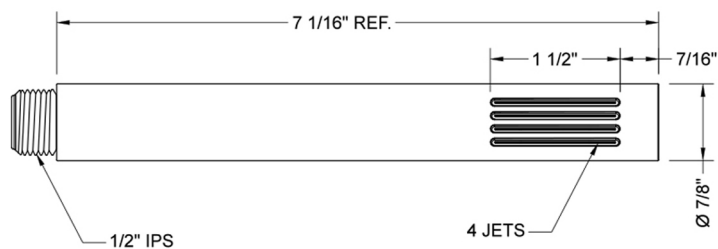

SPRAY PATTERNS:

COMPLIANCES:

Complies with: ASME A112.18.1-2012/CSA B125.1-12