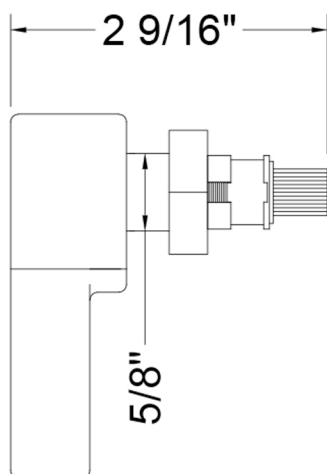

Toilet Tank Trip Lever To Fit TOTO

Model #: 9391-

FEATURES:

- Toilet tank "trip" lever to fit TOTO model: THU416
- Brass arm
- Fits TOTO Models: Connelly

AVAILABLE FINISHES:

Polished Chrome (PCH)	Satin Chrome (SC)	Bronze Umber (BU)
Satin Nickel (SN)	Pewter (PEW)	Caramel Bronze (CB)
Polished Nickel (PN)	Antique Brass (AB)	Antique Copper (ACU)
Oil-Rubbed Bronze (ORB)	Polished Brass (PB)	Polished Copper (PCU)
Vintage Bronze (VB)	Satin Brass (SB)	Rose Gold (RG)
Matte Black (MBK)	Satin Gold (SG)	Polished Gold (PG)
Black Nickel (BKN)	Bombay Gold (BG)	Jewelers Gold (JG)
Europa Bronze (EB)	White (WH)	Sedona Beige (SDB)
Tristan Brass (TB)	Unlacquered Brass (ULB)	

SPECIFICATION DRAWING:

SIDE VIEW

FRONT VIEW